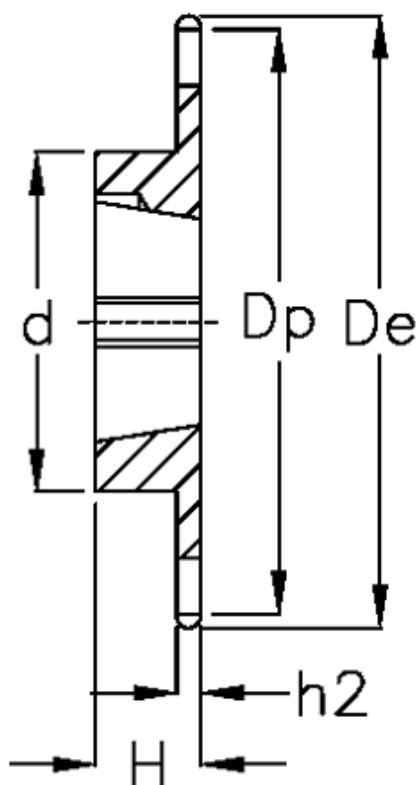

Article number: 616031005016

Description: Taperbored sprocket 08 B-1 Z=16 simplex
for bushing 1108

Measures

C = 1.3

d = 50

De = 69.5

Dp = 65.1

For bush = 1108

For chain size = 1/2" x 5/16"

For chain type = 08 B-1

H = 22

h1 = 7.2

Material = Stål

Number of teeth = 16